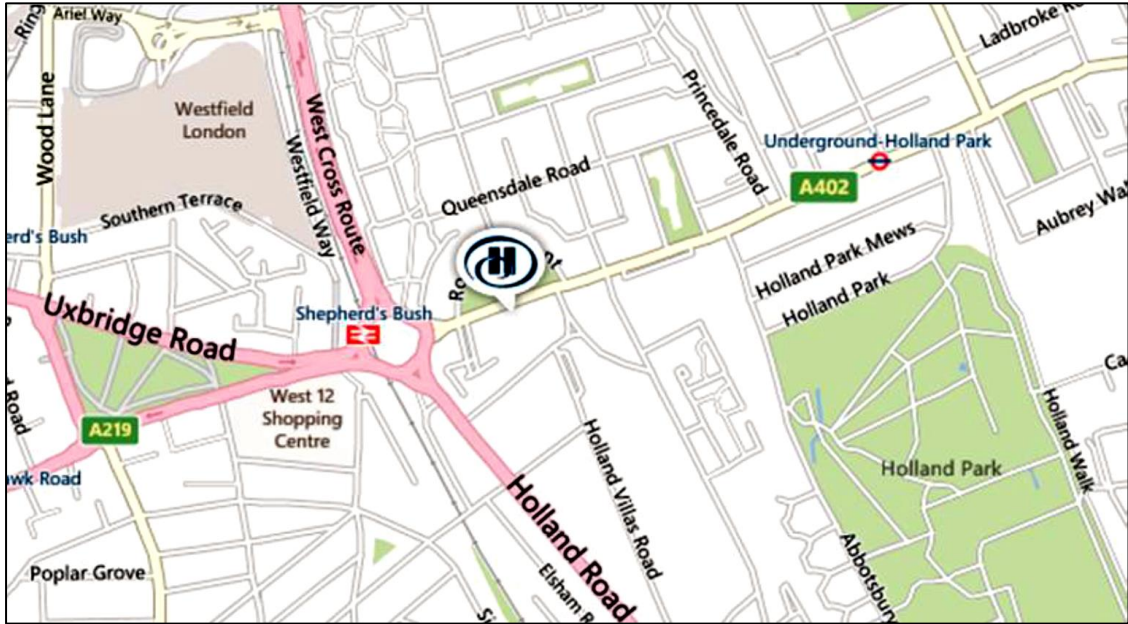

Map:

**Specialist services and solutions for IT governance,
risk management, compliance and information security**

IT Governance Ltd registered in England No. 4418178